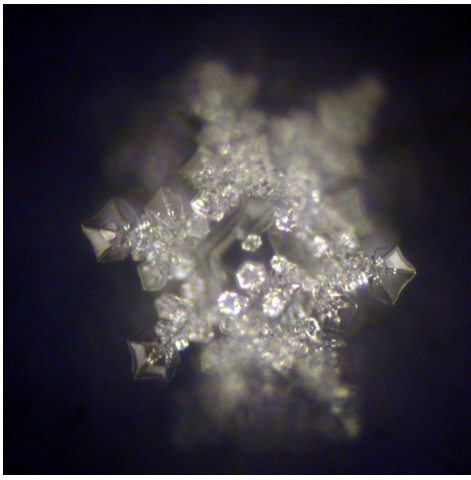

Aqua Major - Alpha&OmegaWater

Most of the Alpha&Omega water crystals show a phenomenon which is very interesting. The crystallising process is not limited by growing from the central hexagon outwards. It is also growing inwardly. This is very interesting because this water activator is created to manifest this special quality of water that reconnects mankind with its inner light. And a lot of Alpha&Omega users give exactly this feedback. They feel happier, they meditate deeper and new spheres of light are opening, depression vanishes or reduces, they start doing things they always wanted to do but refused.... and much much more on different levels of life. Very happy :-)(-: