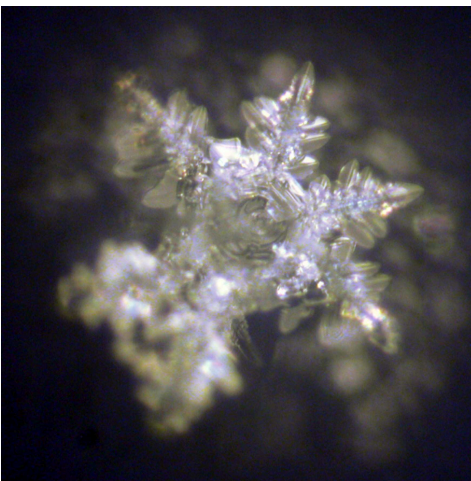

Aqua Major - Alpha&OmegaWater

Most of the Alpha&Omega water crystals show a phenomenon which is very interesting. The crystallising process is not limited by growing from the central hexagon outwards. It is also growing inwardly. This is very interesting because this water activator is created to manifest this special quality of water that reconnects mankind with its inner light. And a lot of Alpha&Omega users give exactly this feedback. They feel happier, they meditate deeper and new spheres of light are opening, depression vanishes or reduces, they start doing things they always wanted to do but refused.... and much much more on different levels of life. Very happy :-)(-: