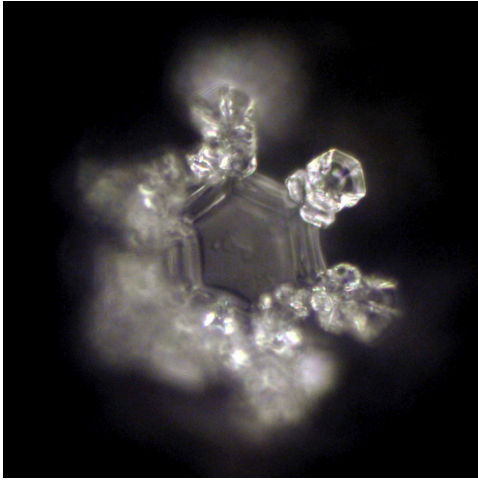

Aqua Major - Alpha&OmegaWater

Most of the Alpha&Omega water crystals show a phenomenon which is very interesting. The crystallising process is not limited by growing from the central hexagon outwards. It is also growing inwardly. This is very interesting because this water activator is created to manifest this special quality of water that reconnects mankind with its inner light. And a lot of Alpha&Omega users give exactly this feedback. They feel happier, they meditate deeper and new spheres of light are opening, depression vanishes or reduces, they start doing things they always wanted to do but refused.... and much much more on different levels of life. Very happy :-)(-: