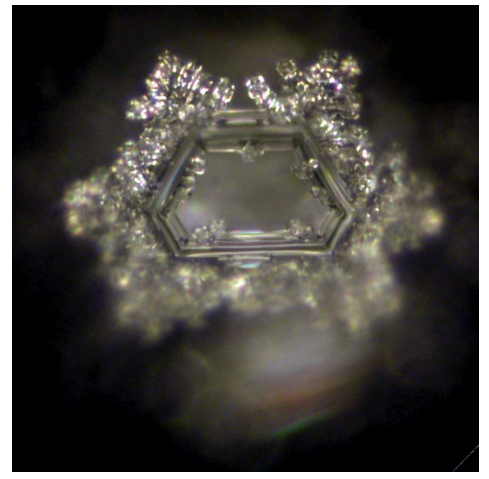

Aqua Major - Alpha&OmegaWater

Most of the Alpha&Omega water crystals show a phenomenon which is very interesting. The crystallising process is not limited by growing from the central hexagon outwards. It is also growing inwardly. This is very interesting because this water activator is created to manifest this special quality of water that reconnects mankind with its inner light. And a lot of Alpha&Omega users give exactly this feedback. They feel happier, they meditate deeper and new spheres of light are opening, depression vanishes or reduces, they start doing things they always wanted to do but refused.... and much much more on different levels of life. Very happy :-)(-: