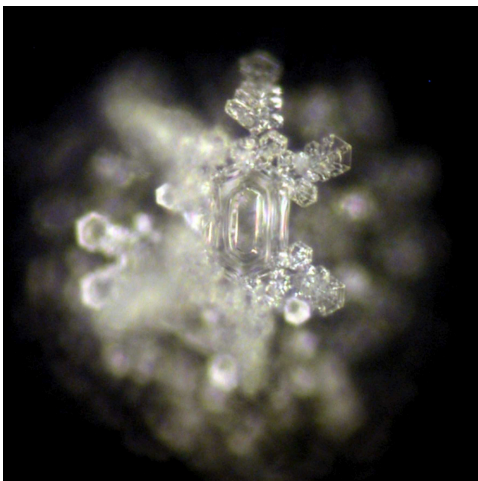

Aqua Major - Alpha&OmegaWater

Most of the Alpha&Omega water crystals show a phenomenon which is very interesting. The crystallising process is not limited by growing from the central hexagon outwards. It is also growing inwardly. This is very interesting because this water activator is created to manifest this special quality of water that reconnects mankind with its inner light. And a lot of Alpha&Omega users give exactly this feedback. They feel happier, they meditate deeper and new spheres of light are opening, depression vanishes or reduces, they start doing things they always wanted to do but refused.... and much much more on different levels of life. Very happy :-)(-: