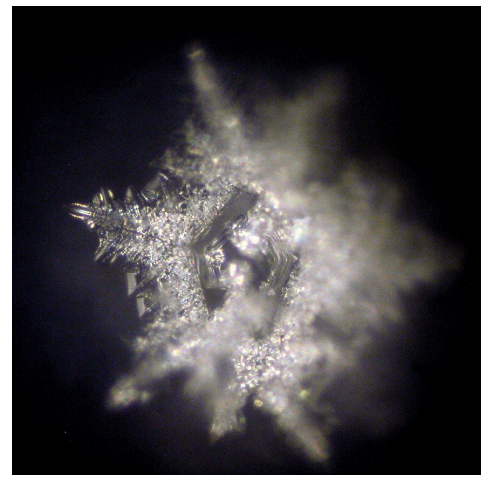

Aqua Major - Alpha&OmegaWater

Most of the Alpha&Omega water crystals show a phenomenon which is very interesting. The crystallising process is not limited by growing from the central hexagon outwards. It is also growing inwardly. This is very interesting because this water activator is created to manifest this special quality of water that reconnects mankind with its inner light. And a lot of Alpha&Omega users give exactly this feedback. They feel happier, they meditate deeper and new spheres of light are opening, depression vanishes or reduces, they start doing things they always wanted to do but refused.... and much much more on different levels of life. Very happy :-)(-: