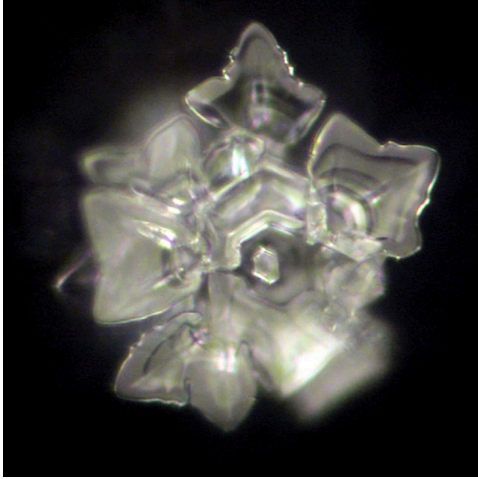

Aqua Major - Alpha&OmegaWater

Most of the Alpha&Omega water crystals show a phenomenon which is very interesting. The crystallising process is not limited by growing from the central hexagon outwards. It is also growing inwardly. This is very interesting because this water activator is created to manifest this special quality of water that reconnects mankind with its inner light. And a lot of Alpha&Omega users give exactly this feedback. They feel happier, they meditate deeper and new spheres of light are opening, depression vanishes or reduces, they start doing things they always wanted to do but refused.... and much much more on different levels of life. Very happy :-)(-: